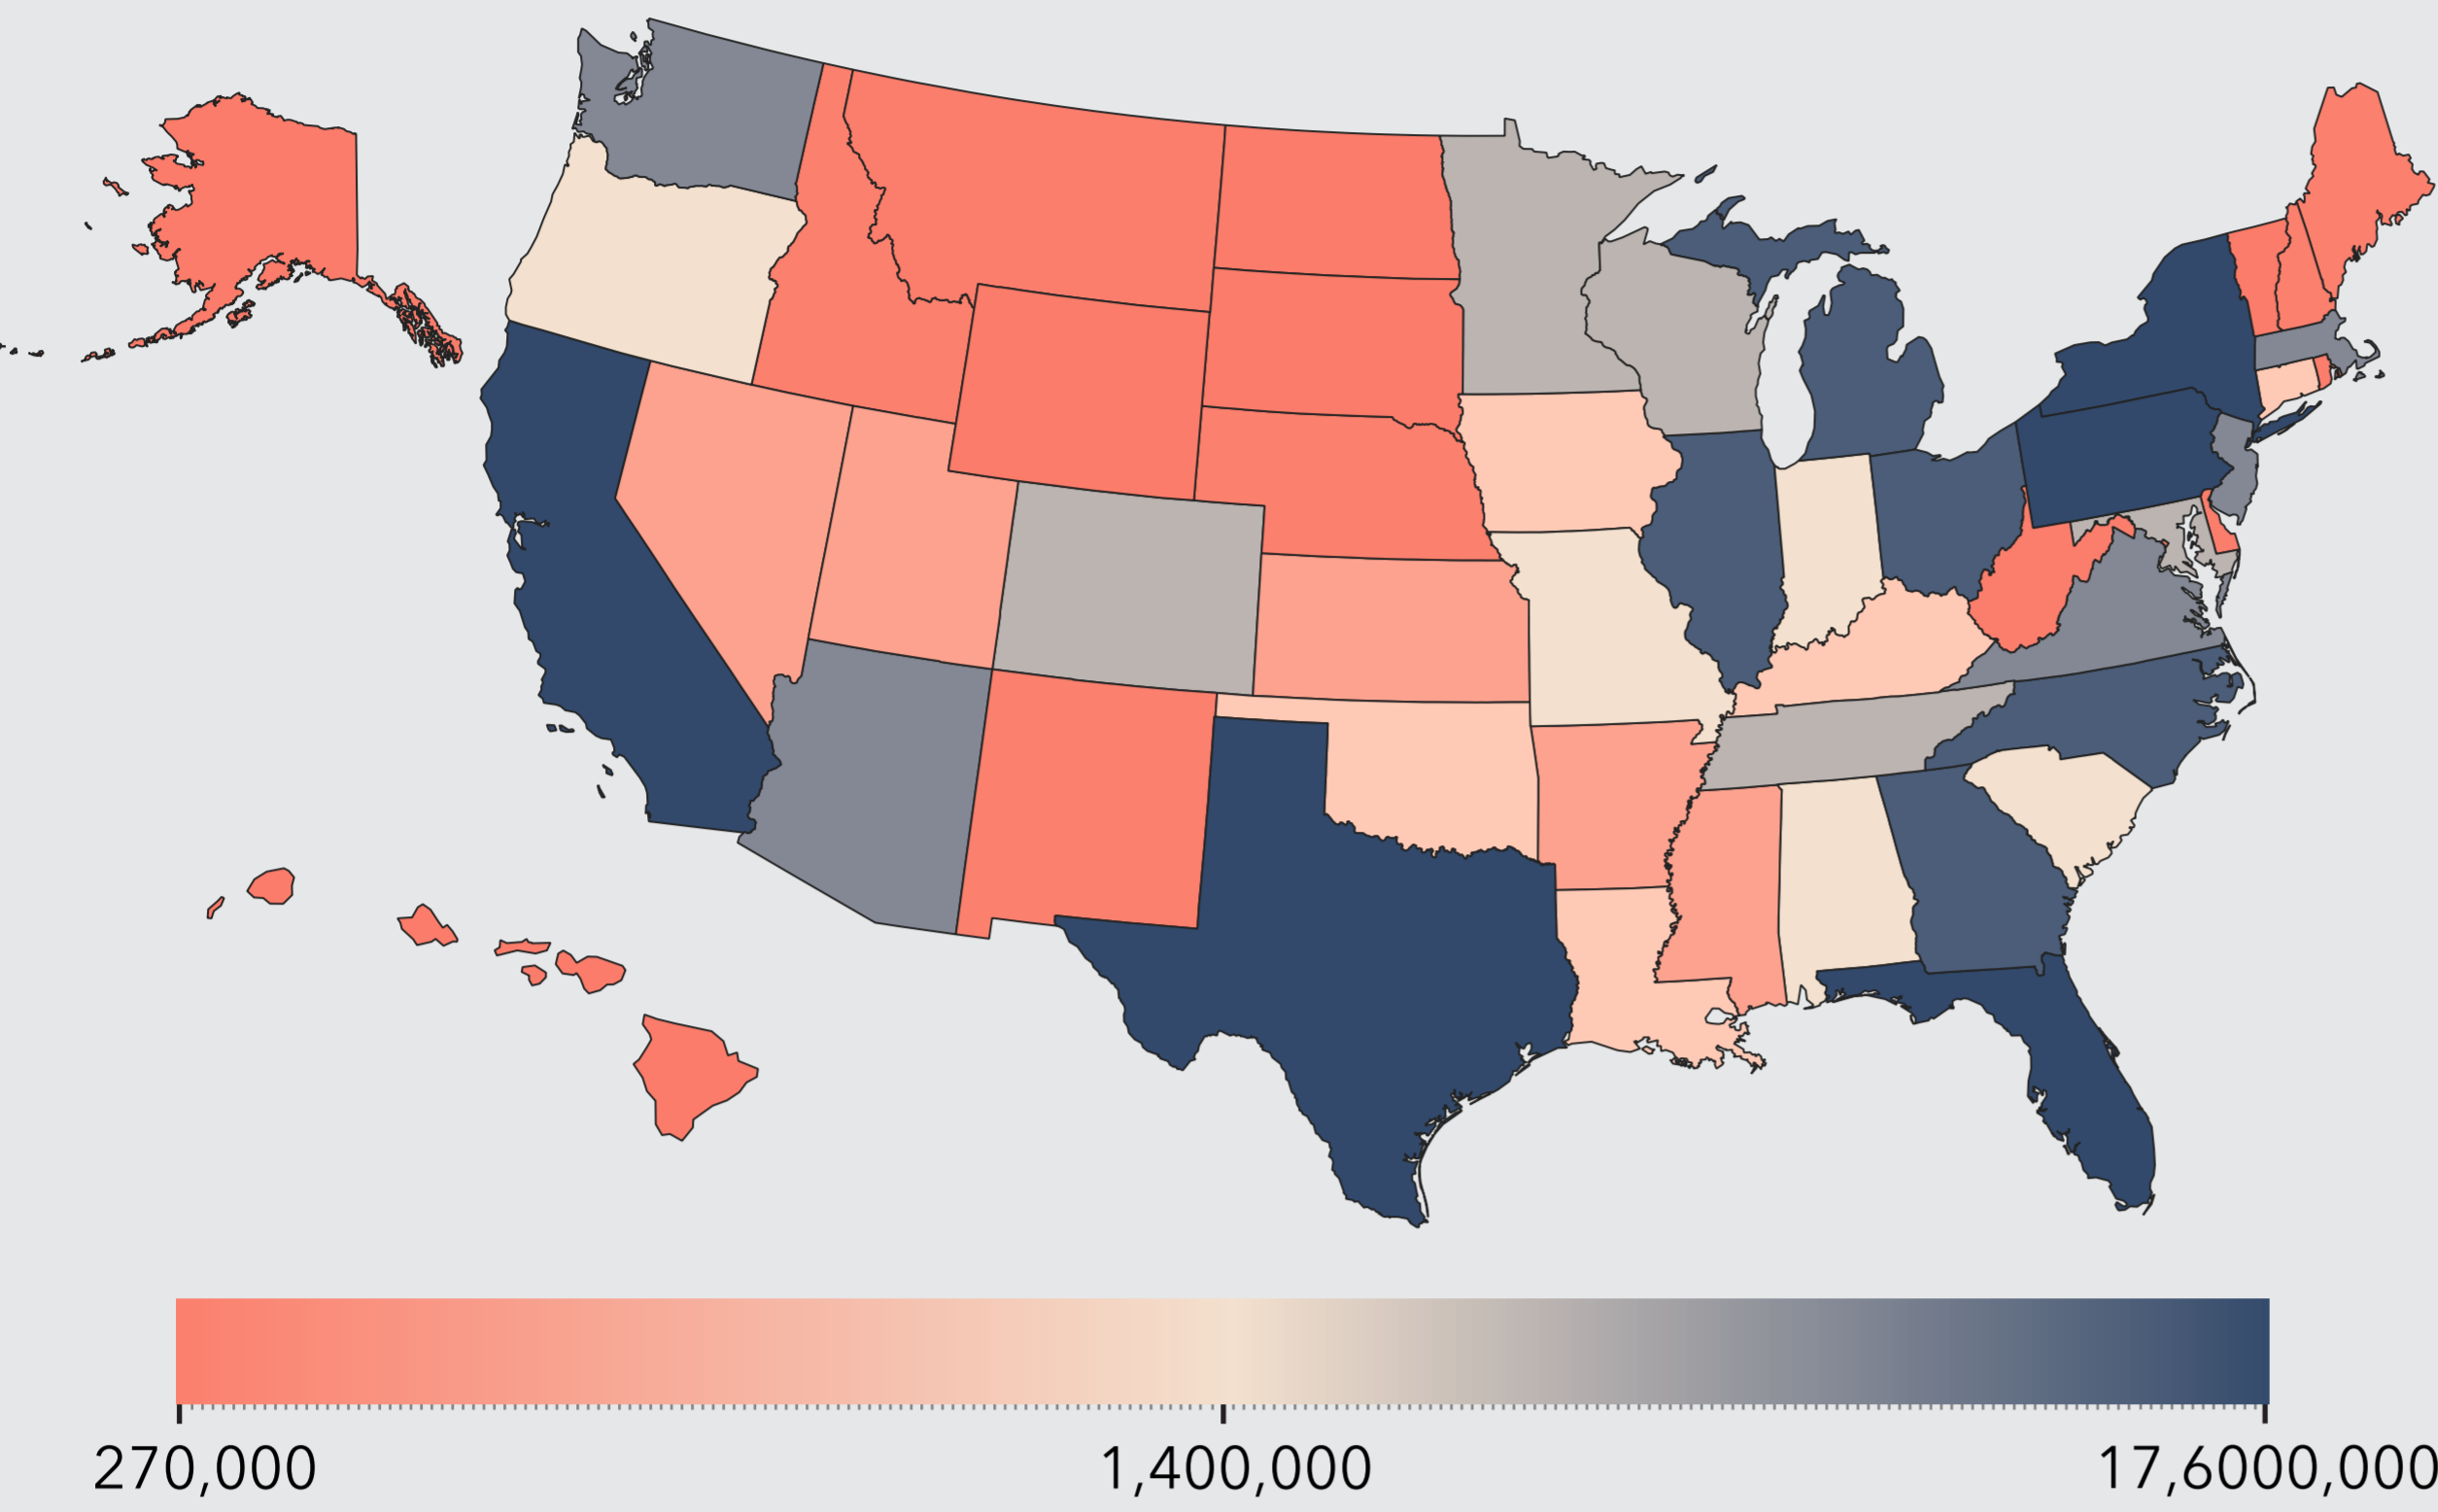

2020 Election Turnout Rates

The 2020 election had the highest turnout of voters in US history. Reaching over 140 million people. Below we explore some of that data.

Based on Data from December of 2020

Choropleth of the **amount of the votes for the presidential election**. Dark blue states had the most votes and coral states had the least. There is a light brown transitional color to aid distinction.

*Total votes counted: 158,371,944

Prison Vote Turnout numbers by state. The list is in numerical order from small to big.

- 154,913 — Texas
- 104,730 — California
- 91,674 — Florida
- 50,930 — Georgia
- 49,892 — Ohio
- 44,148 — Pennsylvania
- 42,408 — New York
- 38,520 — Arizona
- 38,464 — Illinois
- 38,183 — Michigan
- 35,743 — Virginia
- 33,640 — North Carolina
- 32,267 — Louisiana
- 30,148 — Missouri
- 27,558 — Oklahoma
- 26,302 — Indiana
- 26,107 — Tennessee
- 25,898 — Alabama
- 23,574 — Wisconsin
- 23,280 — Kentucky
- 19,244 — Mississippi
- 18,905 — Colorado
- 18,777 — Washington
- 18,587 — South Carolina
- 18,165 — Maryland
- 18,099 — New Jersey
- 17,510 — Arkansas
- 13,795 — Oregon
- 13,268 — Connecticut
- 12,399 — Nevada
- 9,882 — Kansas
- 9,712 — Minnesota
- 9,216 — Iowa
- 8,378 — Idaho
- 7,772 — Massachusetts
- 6,887 — New Mexico
- 6,757 — West Virginia
- 6,287 — Utah
- 5,874 — Delaware
- 5,263 — Nebraska
- 5,007 — Hawaii
- 4,293 — Alaska
- 3,867 — South Dakota
- 3,754 — Montana
- 2,766 — Rhode Island
- 2,635 — New Hampshire
- 2,488 — Wyoming
- 1,679 — North Dakota
- 0 — District of Columbia
- 0 — Maine
- 0 — Vermont

The horizontal bar graph below displays the **VEP turn out for each state**. The bars are counted by percentage.

A horizontal bar graphic to better understand a break down of the voter population. The totals for each category were changed into a percentage based on the voting age, then organized by size. Below the bars are counted by percentage.