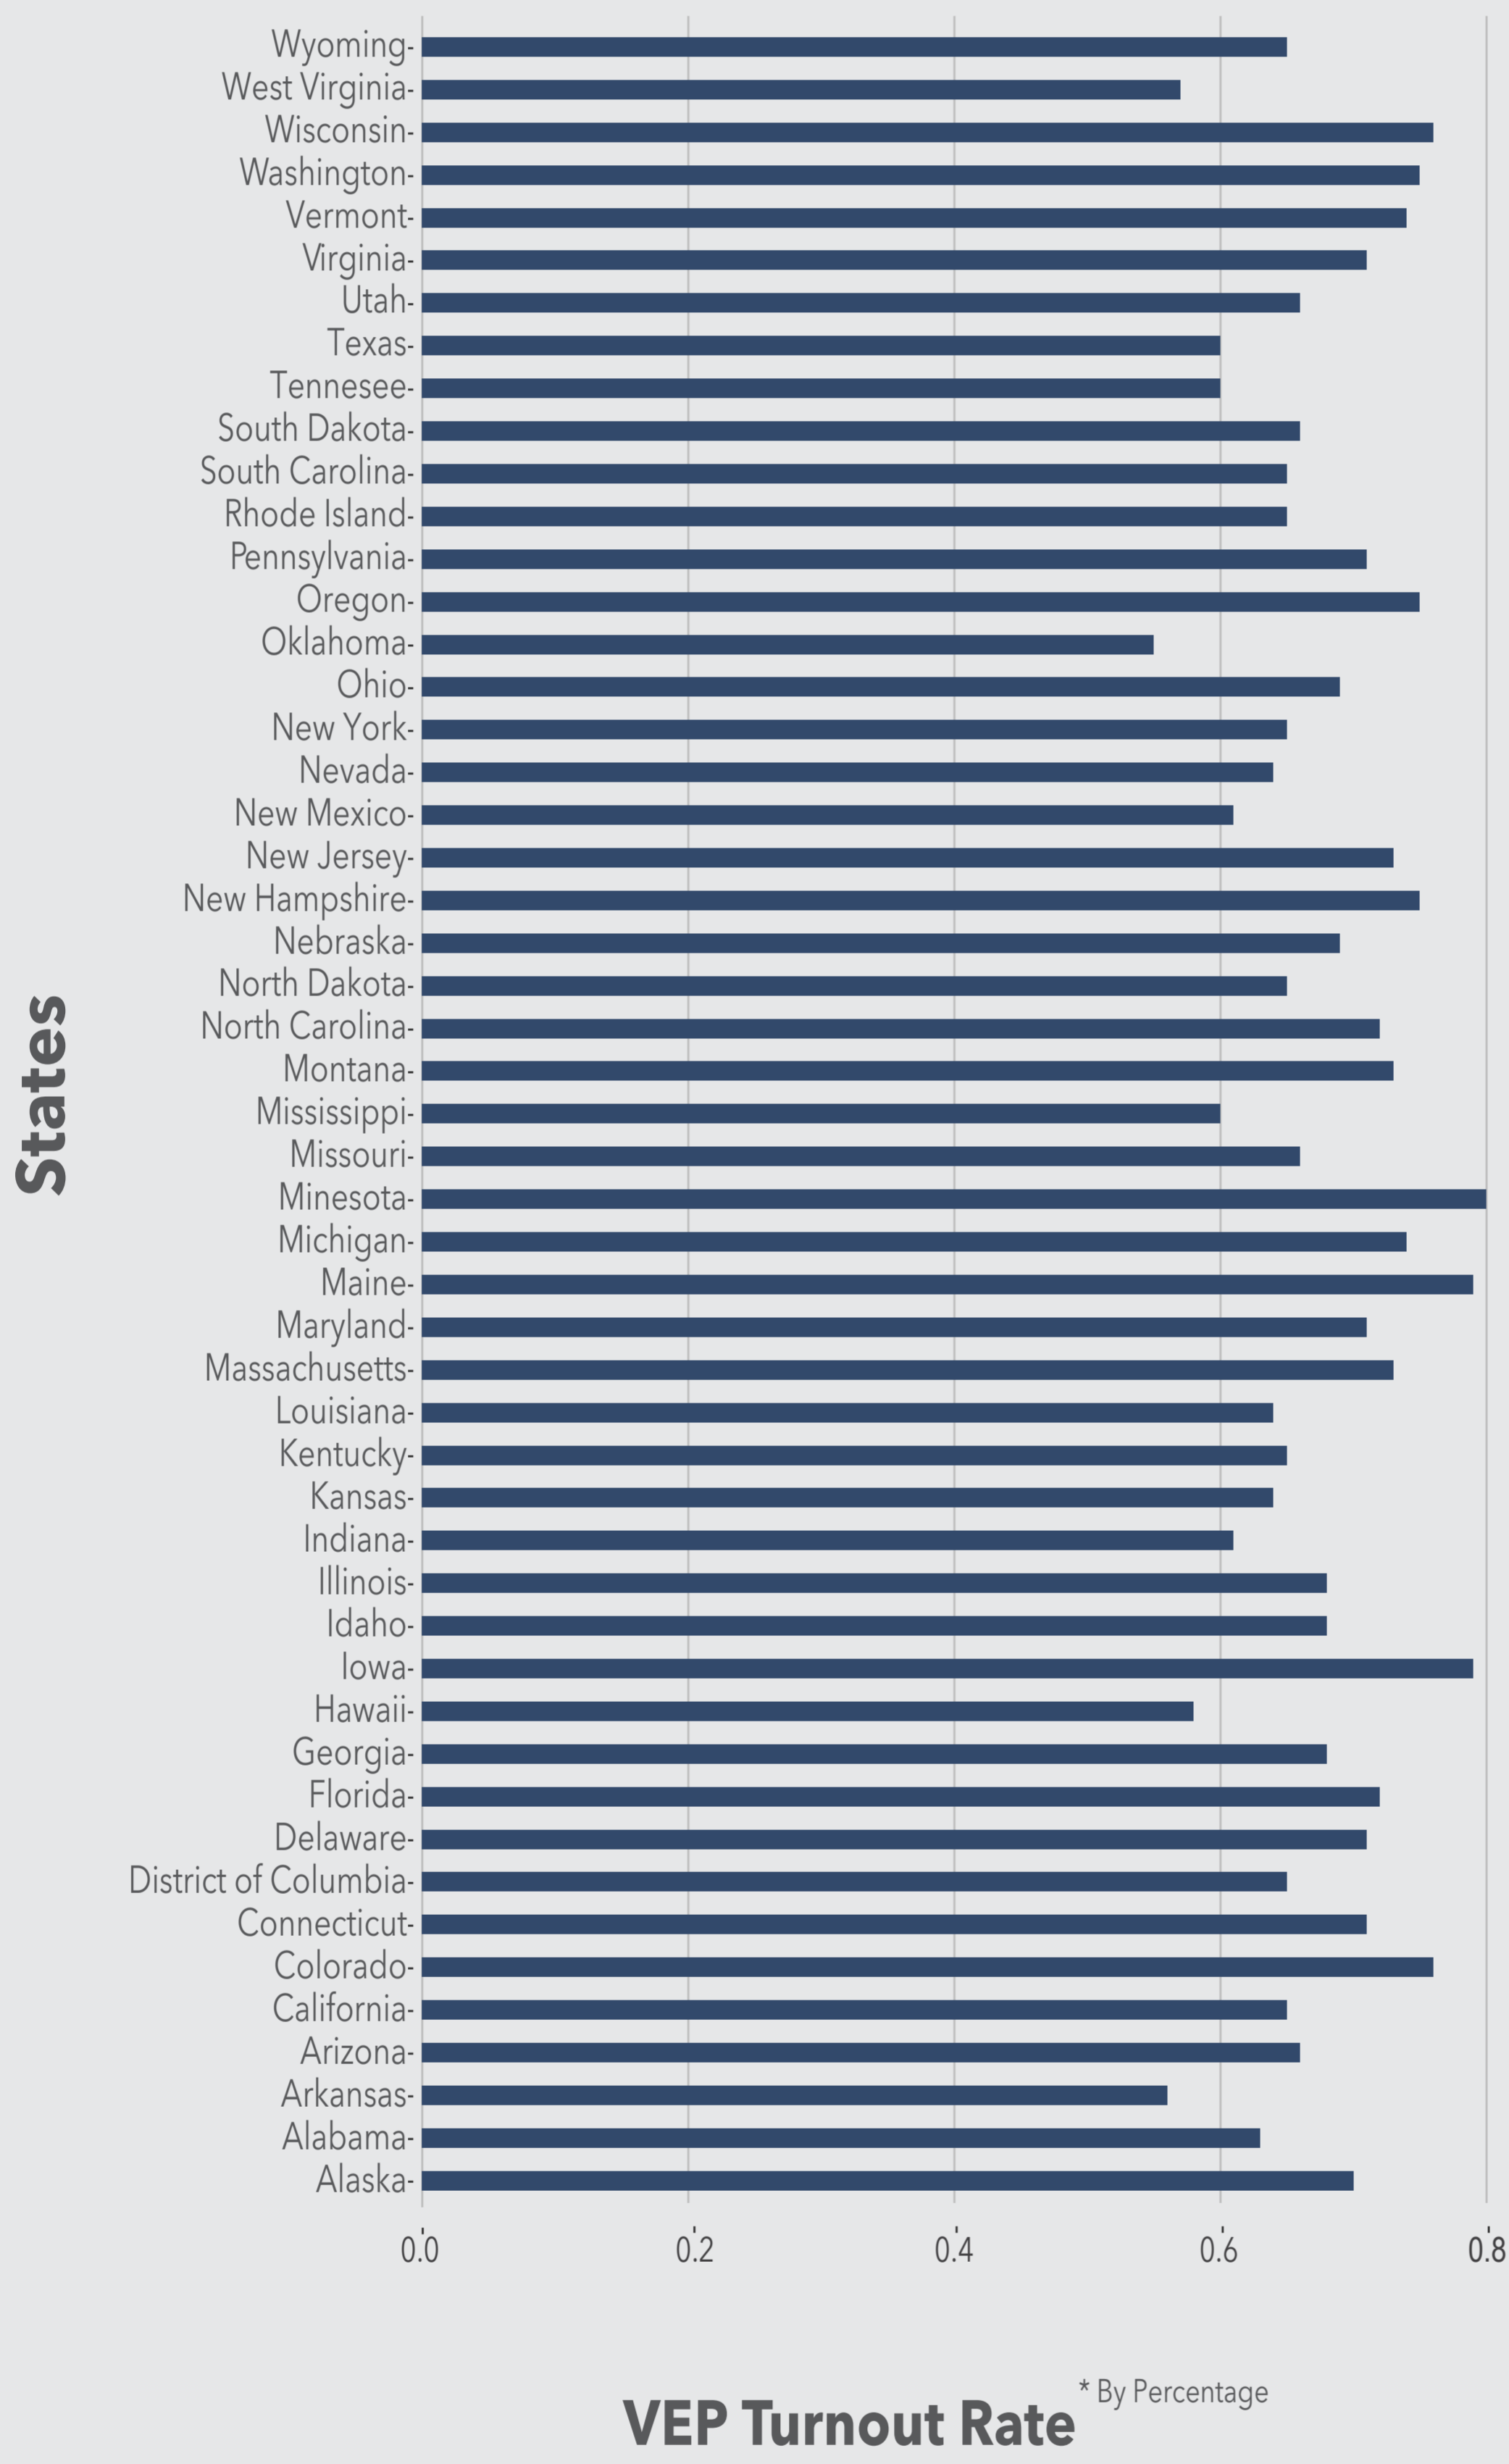

2020 Election Turnout Rates

The 2020 election had the highest turnout of voters in US history. Reaching over 140 million people. Below we explore some of that data.

Based on Data from December of 2020

Choropleth of the **amount of the votes for the presidential election**. Dark blue states had the most votes and coral states had the least. There is a light brown transitional color to aid distinction.

*Total votes counted: 158,371,944

Prison Vote Turnout numbers by state. The list is in numerical order from small to big.

- 154,913 — Texas
- 104,730 — California
- 91,674 — Florida
- 50,930 — Georgia
- 49,892 — Ohio
- 44,148 — Pennsylvania
- 42,408 — New York
- 38,520 — Arizona
- 38,464 — Illinois
- 38,183 — Michigan
- 35,743 — Virginia
- 33,640 — North Carolina
- 32,267 — Louisiana
- 30,148 — Missouri
- 27,558 — Oklahoma
- 26,302 — Indiana
- 26,107 — Tennessee
- 25,898 — Alabama
- 23,574 — Wisconsin
- 23,280 — Kentucky
- 19,244 — Mississippi
- 18,905 — Colorado
- 18,777 — Washington
- 18,587 — South Carolina
- 18,165 — Maryland
- 18,099 — New Jersey
- 17,510 — Arkansas
- 13,795 — Oregon
- 13,268 — Connecticut
- 12,399 — Nevada
- 9,882 — Kansas
- 9,712 — Minnesota
- 9,216 — Iowa
- 8,378 — Idaho
- 7,772 — Massachusetts
- 6,887 — New Mexico
- 6,757 — West Virginia
- 6,287 — Utah
- 5,874 — Delaware
- 5,263 — Nebraska
- 5,007 — Hawaii
- 4,293 — Alaska
- 3,867 — South Dakota
- 3,754 — Montana
- 2,766 — Rhode Island
- 2,635 — New Hampshire
- 2,488 — Wyoming
- 1,679 — North Dakota
- 0 — District of Columbia
- 0 — Maine
- 0 — Vermont

The horizontal bar graph below displays the **VEP turn out for each state**. The bars are counted by percentage.

A horizontal bar graphic to better understand a break down of the voter population. The totals for each category were changed into a percentage based on the voting age, then organized by size. Below the bars are counted by percentage.