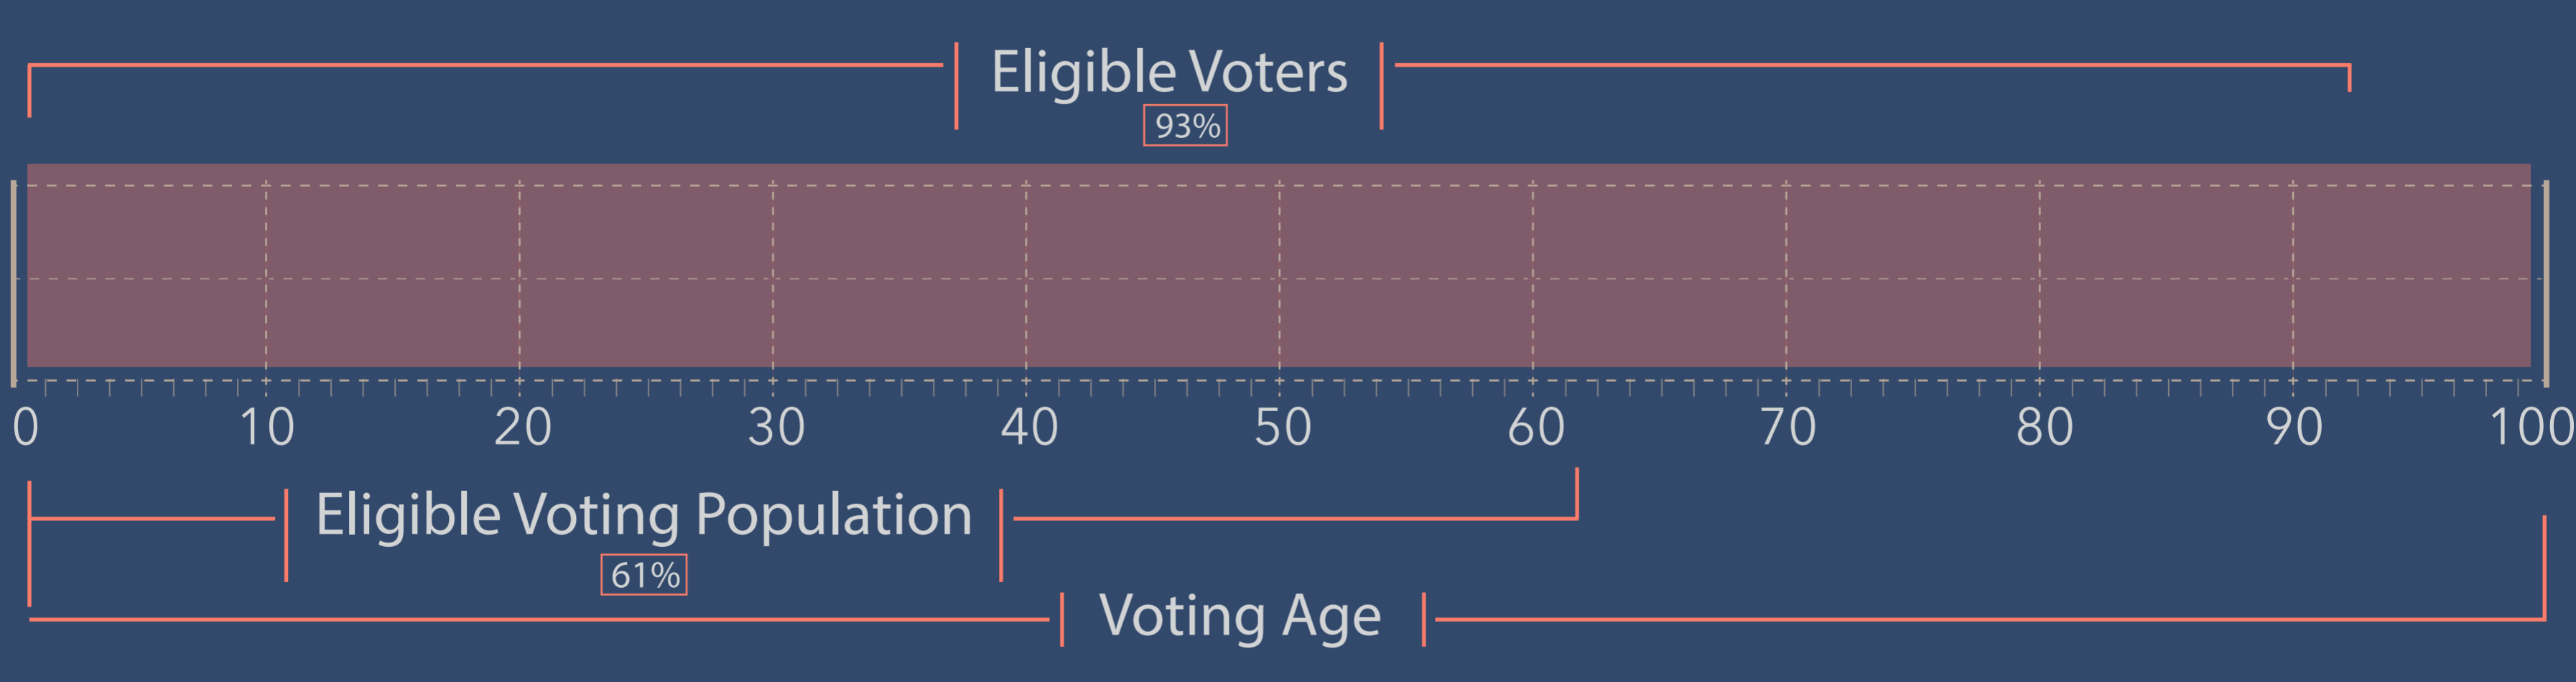

2020 Election Turnout Rates

The 2020 election had the highest turnout of voters in US history. Reaching over 140 million people. Below we explore some of that data.

Based on Data from December of 2020

Choropleth of the **amount of the votes for the presidential election**. Dark blue states had the most votes and coral states had the least. There is a light brown transitional color to aid distinction.

*Total votes counted: 158,371,944

Prison Vote Turnout numbers by state. The list is in numerical order from small to big.

- 154,913 — Texas
- 104,730 — California
- 91,674 — Florida
- 50,930 — Georgia
- 49,892 — Ohio
- 44,148 — Pennsylvania
- 42,408 — New York
- 38,520 — Arizona
- 38,464 — Illinois
- 38,183 — Michigan
- 35,743 — Virginia
- 33,640 — North Carolina
- 32,267 — Louisiana
- 30,148 — Missouri
- 27,558 — Oklahoma
- 26,302 — Indiana
- 26,107 — Tennessee
- 25,898 — Alabama
- 23,574 — Wisconsin
- 23,280 — Kentucky
- 19,244 — Mississippi
- 18,905 — Colorado
- 18,777 — Washington
- 18,587 — South Carolina
- 18,165 — Maryland
- 18,099 — New Jersey
- 17,510 — Arkansas
- 13,795 — Oregon
- 13,268 — Connecticut
- 12,399 — Nevada
- 9,882 — Kansas
- 9,712 — Minnesota
- 9,216 — Iowa
- 8,378 — Idaho
- 7,772 — Massachusetts
- 6,887 — New Mexico
- 6,757 — West Virginia
- 6,287 — Utah
- 5,874 — Delaware
- 5,263 — Nebraska
- 5,007 — Hawaii
- 4,293 — Alaska
- 3,867 — South Dakota
- 3,754 — Montana
- 2,766 — Rhode Island
- 2,635 — New Hampshire
- 2,488 — Wyoming
- 1,679 — North Dakota
- 0 — District of Columbia
- 0 — Maine
- 0 — Vermont

The horizontal bar graph below displays the **VEP turn out for each state**. The bars are counted by percentage.

A horizontal bar graphic to better understand a break down of the voter population. The totals for each category were changed into a percentage based on the voting age, then organized by size. Below the bars are counted by percentage.